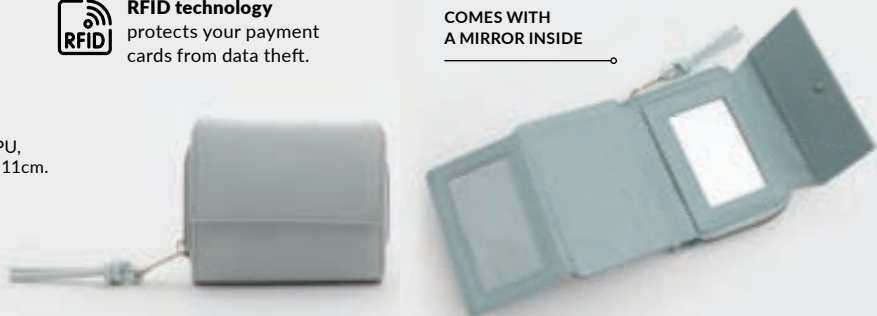

Effie Handbag
Outer: PU, inner:
100% polyester,
30 x 9 x 20cm.
57372
brochure price: £22
demo: £15.40

**NEW
COLOUR**

BACK IN BLUE EFFIE HANDBAG & MATCHING PURSE

Your customers loved the black Effie bag in April, so we've brought it back for summer in a gorgeous new blue shade. With a quilted finish, elegant gold-tone hardware and handy inner slip pocket, it's the perfect summer bag.

- Zip coin pocket
- Card slots
- Area for notes
- Mirror
- RFID technology

RFID technology
protects your payment
cards from data theft.

**COMES WITH
A MIRROR INSIDE**

Effie Ladies Purse
Light blue colour, PU,
polyester, 12 x 4 x 11cm.

00075
brochure price:
£8.50

**demo:
£5.95**

All fashion and home products are subject to availability.

TRENDING NOW THE CRESCENT BAG

Roomy, stylish and effortlessly on-trend, this is your customers' new go-to. Show it off when out delivering brochures and orders so they can see it in action.

**YOUR PRICE
JUST**

£17.50

BROCHURE PRICE: £25

Matilda Handbag
Cream. PU, polyester,
35 x 7.5 x 23cm.

11163