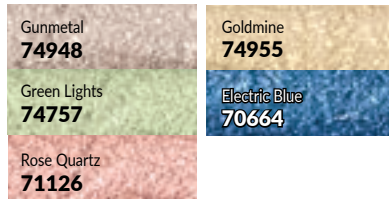

no sharpener needed - simply twist for more colour

Nude 45328	Blushed Nude 45476	Mystery Mauve 45500	Deep Plum 45401
Pink Cashmere 45427	Pink Bouquet 45468	Simply Spice 45542	True Red 45393

Glimmerstick Lip Liner
0.35g
brochure price: £6.50

BIGGEST EVER MIX & MATCH

Boost your June brochure sales across brow, lash, Glimmerstick liners & lip essentials.

ANY 3 FOR £7.70

SAVE UP TO £11.80*

*Across pages 22-25 only. Saving based on regular brochure prices. Reps are limited to one of each shade, choose three different shades for £7.70.

Model wears Starry Night

DUO CHROME
rich, high-impact finish
Glimmerstick Duo Chrome Eyeliner
0.35 g
brochure price: £6.50

HI METAL
3D metallic sheen
Glimmerstick Hi Metal Eyeliner
0.35 g
brochure price: £6.50

Get it before it's gone!
! While stocks last.

Blackest Black 71159	<p>CLASSIC Ultra-rich, satin finish</p> <p>★★★★★ BESTSELLER</p> <p>Glimmerstick Eyeliner 0.28 g brochure price: £6.50</p> <p>ULTRA PIGMENTED High impact, bold waterproof shades that last all day* in three fearless finishes.</p> <p>ULTRA PRECISE Self-sharpening tip for a perfectly defined look, every time.</p> <p>ULTRA EASY Creamy, glide-on colour with no mess, smudging or fading.</p> <p>*Based on a consumer study with 120 participants.</p>
Cosmic Brown 71175	
Bronze 71456	
Starry Night 71837	
Emerald 71878	
Brown Black 71167	
Saturn Grey 71258	
Majestic Plum 71670	
Azure Blue 71860	
Forest Green 71886	