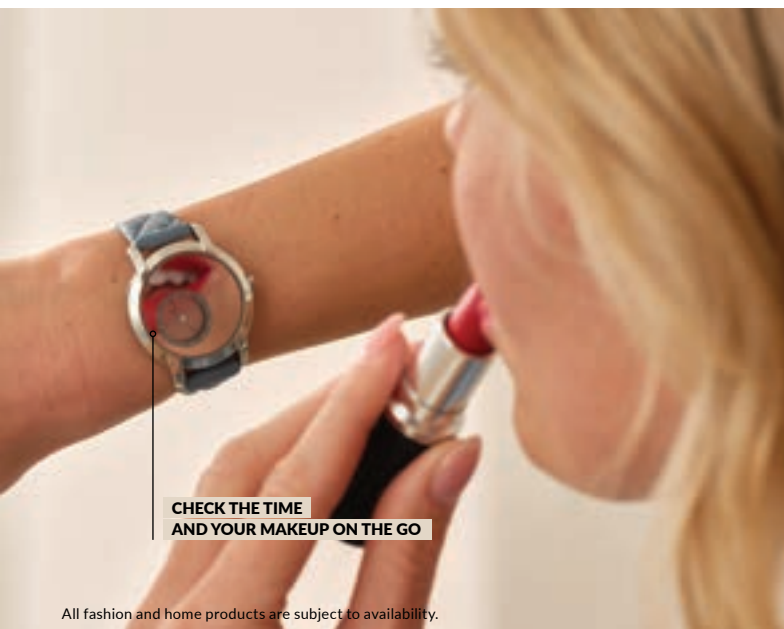

**YOUR PRICE
JUST**

£17.50

BROCHURE PRICE: £25

Matilda Handbag
Cream. PU, polyester,
35 x 7.5 x 23cm.

11163

TIMELESS VINTAGE DESIGN

Eliana Watch

Gold colour. Zinc alloy, brass, stainless steel, glass. The face dia. 2.6 x 2.5 cm. The case dia. 3.07 x 2.97cm. The strap internal circumference is 19.5cm and 1.6cm in the widest point, some links are removable.

57463

brochure price: £22

demo: £15.40

**CHECK THE TIME
AND YOUR MAKEUP ON THE GO**

2 IN 1 WATCH AND MIRROR

Zinnia Mirror Watch

Blue. Stainless steel, zinc alloy, glass, PU. The case dia. 3.5cm, adjustable strap 16.1-20.2cm x 1.6cm, overall length is 23.2cm. Button cell replaceable battery. Avon offers a 2 year warranty for manufacturing faults.